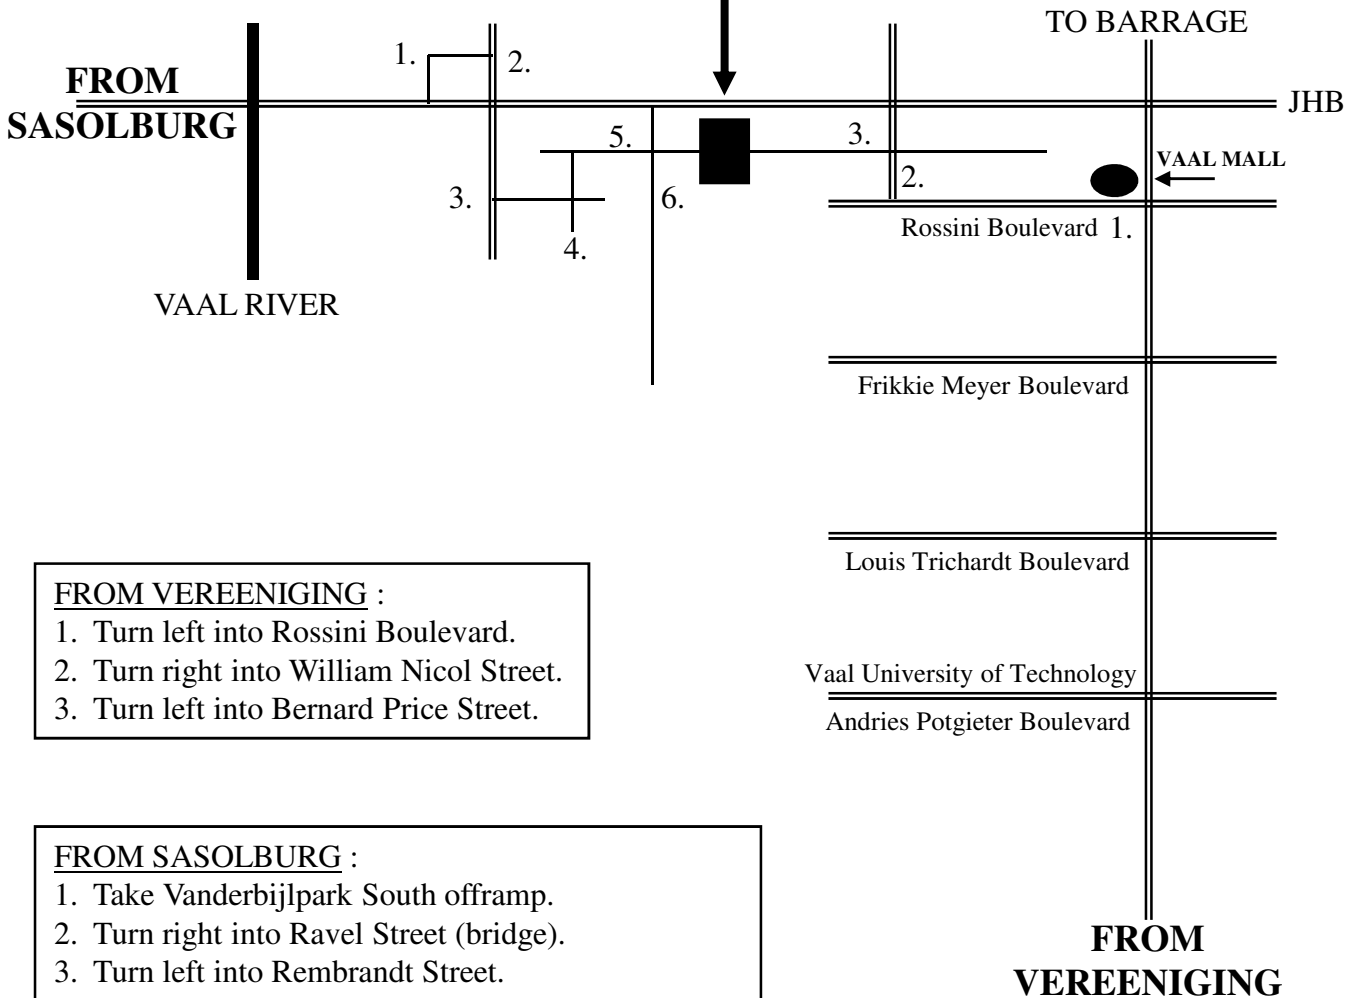

## DR KOBUS SCHOLTEMEYER'S ROOMS

**Consulting rooms situated at :**  
 3 Bernard Price Street  
 SW2  
 Vanderbijlpark  
**Tel. (016) 932-1509**

**FROM VEREENIGING :**  
 1. Turn left into Rossini Boulevard.  
 2. Turn right into William Nicol Street.  
 3. Turn left into Bernard Price Street.

**FROM SASOLBURG :**  
 1. Take Vanderbijlpark South offramp.  
 2. Turn right into Ravel Street (bridge).  
 3. Turn left into Rembrandt Street.  
 4. Turn left into Van Dyk Street.  
 5. Turn right into Moerdyk Street.  
 6. Proceed across Carter Str into Bernard Price Str.